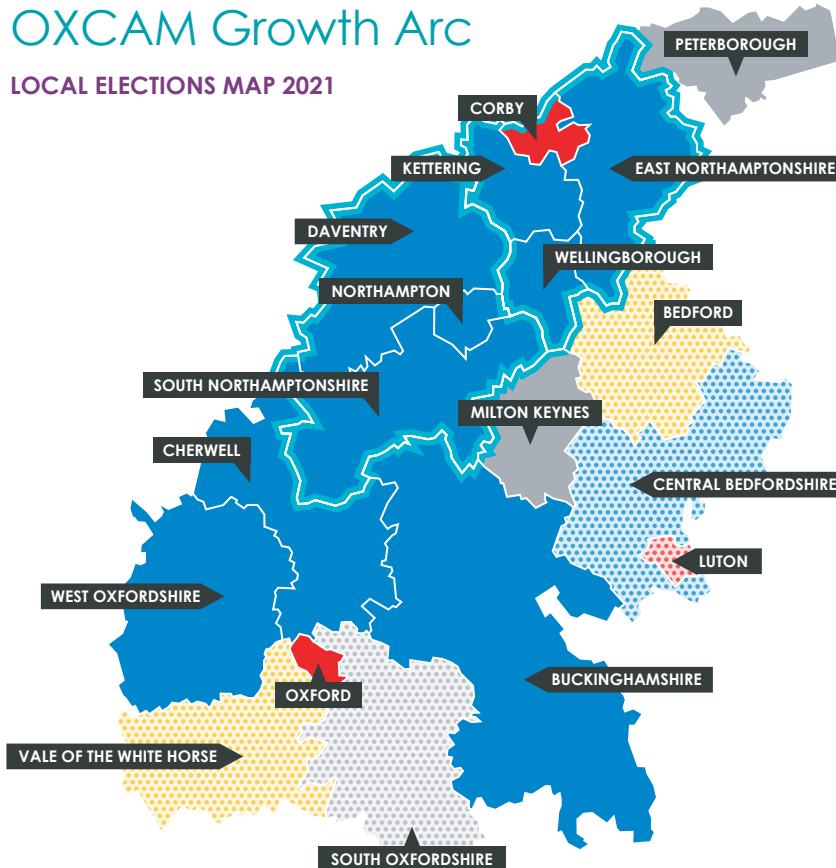

OXCAM Growth Arc

LOCAL ELECTIONS MAP 2021

- Conservative
- Labour
- Liberal Democrat
- Green
- Residents Association
- UKIP
- Independent
- No overall control
- ⊞ Dotted fill identifies authorities which do not have elections in 2021
- ⊞ Denotes emerging new Northamptonshire unitary authorities